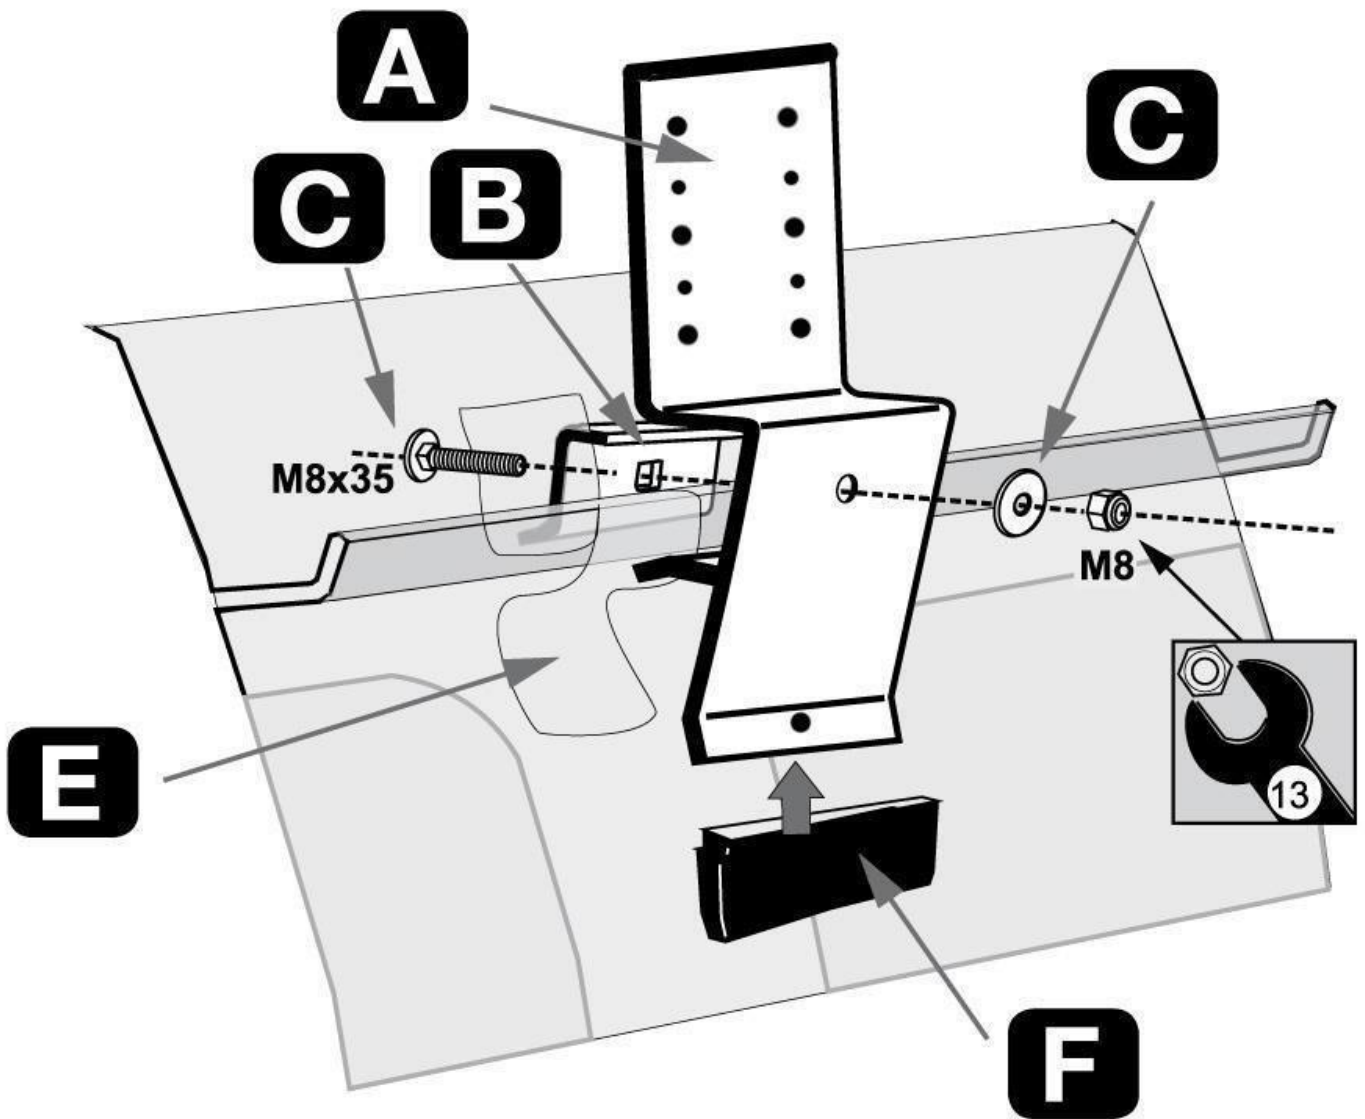

ARB/Sunseeker Bracket Installation VW T3 Kit

Hardware Included

Installation of Brackets on Vehicle

Torque to 10 lb/ft paying attention to the bracket and rain gutter to ensure that neither is starting to bend or deflect. If you notice any bending or deflection, you have gone too far.

Note: The larger leg of the small bracket sits in the gutter.