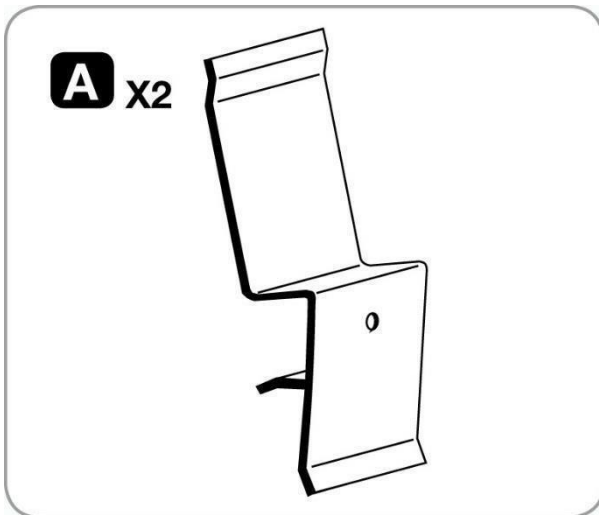

ARB/Sunseeker Bracket Installation VW T3 Kit

Hardware Included

Installation of Brackets on Vehicle

Torque to 10 lb/ft paying attention to the bracket and rain gutter to ensure that neither is starting to bend or deflect. If you notice any bending or deflection, you have gone too far.

Note: The larger leg of the small bracket sits in the gutter.